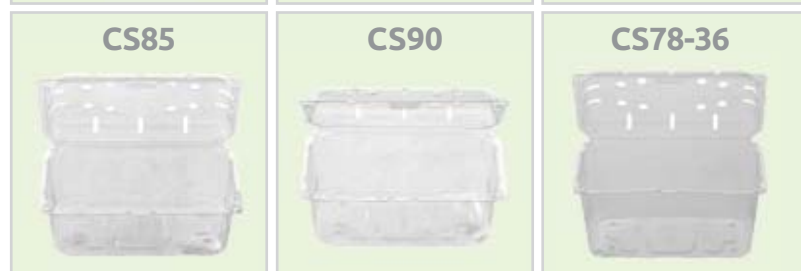

* Photograph not available

VERSAPET

Fresh Produce

No.	Dimensions (mm) Diameter x Height	Units (per box)
FT30* FRUIT TRAY CLEAR	142.5 x 121.5 x 75	600
FT31* FRUIT TRAY PET CLEAR	142.5 x 121.5 x 100	600
T-W150-V2 TUB CLEAR 150 g fits lid L-W150-V2	129 x 121 x 31	1500
L-W150-V2 LID CLEAR fits tub T-W150-V2	134 x 124 x 16	600
T-MS40 TUB CLEAR 40 mm high	173 x 133 x 40	600
T-UK-275 TUB CLEAR 275 g	174 x 174 x 40	650
CS-FVP-500G-75 CLAMSHELL CLEAR 500 g - 75 mm high	250 x 140 x 58	350
CS-FVP-500G-89 CLAMSHELL CLEAR 500 g - 89 mm high	250 x 140 x 72	350

mpact
versapak

VERSAPET

Fresh Produce

No.	Dimensions (mm) Diameter x Height	Units (per box)
PS3 TUB SALAD CLEAR 3 DIVISION matching lid PS3L	185 x 60	250
PS3L LID CLEAR fits tub PS3	185 x 15	500
CS80 CLAMSHELL CLEAR	232.5 x 187 x 62	500
CS85 CLAMSHELL CLEAR	232.5 x 187 x 67	500
CS90 CLAMSHELL CLEAR	232.5 x 187 x 72	500
CS78-36 CLAMSHELL CLEAR	232.5 x 187 x 87	500
CS78-46* CLAMSHELL CLEAR	232.5 x 187 x 97	550
CS44-60* CLAMSHELL CLEAR	235 x 188 x 35	550
CS44-60-3DIV* CLAMSHELL CLEAR 3 DIVISION	235 x 188 x 50	1000
FT1* FRUIT TRAY CLEAR 75 mm high	115 x 95 x 75	500
FT10* FRUIT TRAY CLEAR 100 mm high	187 x 115.5 x 100	500
FT13 FRUIT TRAY CLEAR 75 mm high	187 x 115.5 x 75	500