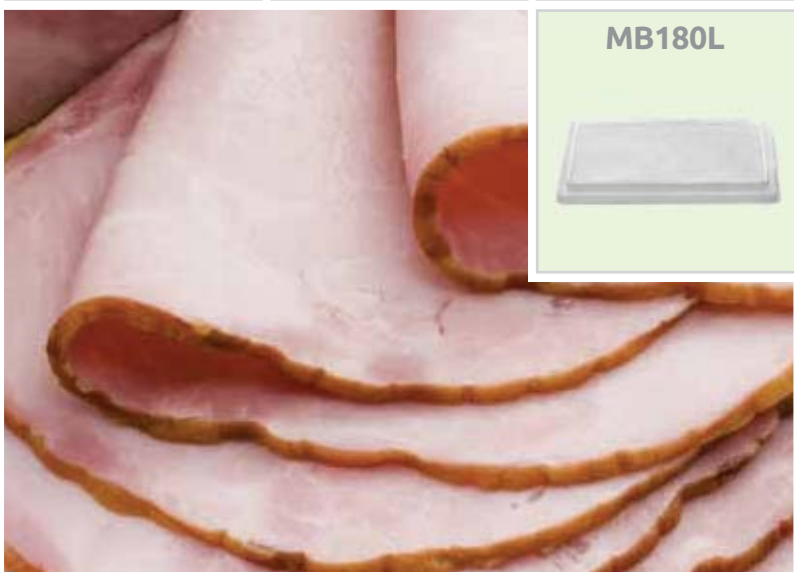

* Photograph not available

VERSAPET

General

No.	Dimensions (mm) Diameter x Height	Units (per box)
F70F FOLDOVER CLEAR 70 mm high	196 x 147 x 50	300
F38F FOLDOVER CLEAR 38 mm high	296 x 147 x 50	300
FAF31 FOLDOVER TRAY RECTANGULAR NO DIVISON	240 x 160 x 75	100
FAF30 FOLDOVER TRAY CLEAR RECTANGULAR 2 DIVISION	240 x 160 x 75	100
FAF31S FOLDOVER PLAIN CLEAR RECTANGULAR SHALLOW	240 x 160 x 65	100
FAF30S FOLDOVER SHALLOW CLEAR RECTANGULAR 2 DIVISION	240 x 160 x 65	100
MB151 DOME FOMO SMALL CLEAR	220 x 108 x 50	500
M70T CONTAINER SQUARE CLEAR 70 mm high	196 x 147 x 70	300
M4L LID FOR 465 & 467 CONTAINER CLEAR fits square containers MW-TR-DV2-M467-BL, MW-TR-DV3-M465-BL	242 x 190 x 10	250
M5L LID FOR 506 & 507 CONTAINER CLEAR fits square containers MW-CS-M506, MW-CS-M507	185 x 130 x 10	250
MB180 TRAY MEAT BASE CLEAR matching lid MB180L	265 x 180 x 27	250
MB180-BL TRAY MEAT BASE BLACK matching lid MB180L	265 x 180 x 27	250
MB180L LID MEAT TRAY CLEAR fits meat tray MB180	265 x 180 x 8	250

VERSAPET

General

No.	Dimensions (mm) Diameter x Height	Units (per box)
M38T-BL CONTAINER BLACK 38 mm high - matching lid M38L	196 x 147 x 38	300
M38T CONTAINER CLEAR matching lid M38L	196 x 147 x 38	300
M38L LID CLEAR fits M38T fits square containers MW-CS-M38F, MW-CS-F38S-BL, M38T, M38T-BL	196 x 147 x 15	300
MP2017-BL BASE PLATTER SMALL WITH DIVISION fits dome MP4347	320 x 25	10
MP2027-BL BASE PLATTER SMALL WITHOUT DIVISION fits dome MP4347	320 x 25	10
MP4347 DOME PLATTER SMALL fits base MP2017-BL, MP2027-BL	320 x 55	10
MP201-BL BASE PLATTER LARGE WITH DIVISION fits dome MP434	450 x 25	10
MP202-BL BASE PLATTER LARGE WITHOUT DIVISION fits dome MP434	450 x 25	10
MP434 DOME PLATTER LARGE fits base MP201-BL, MP202-BL	450 x 70	10